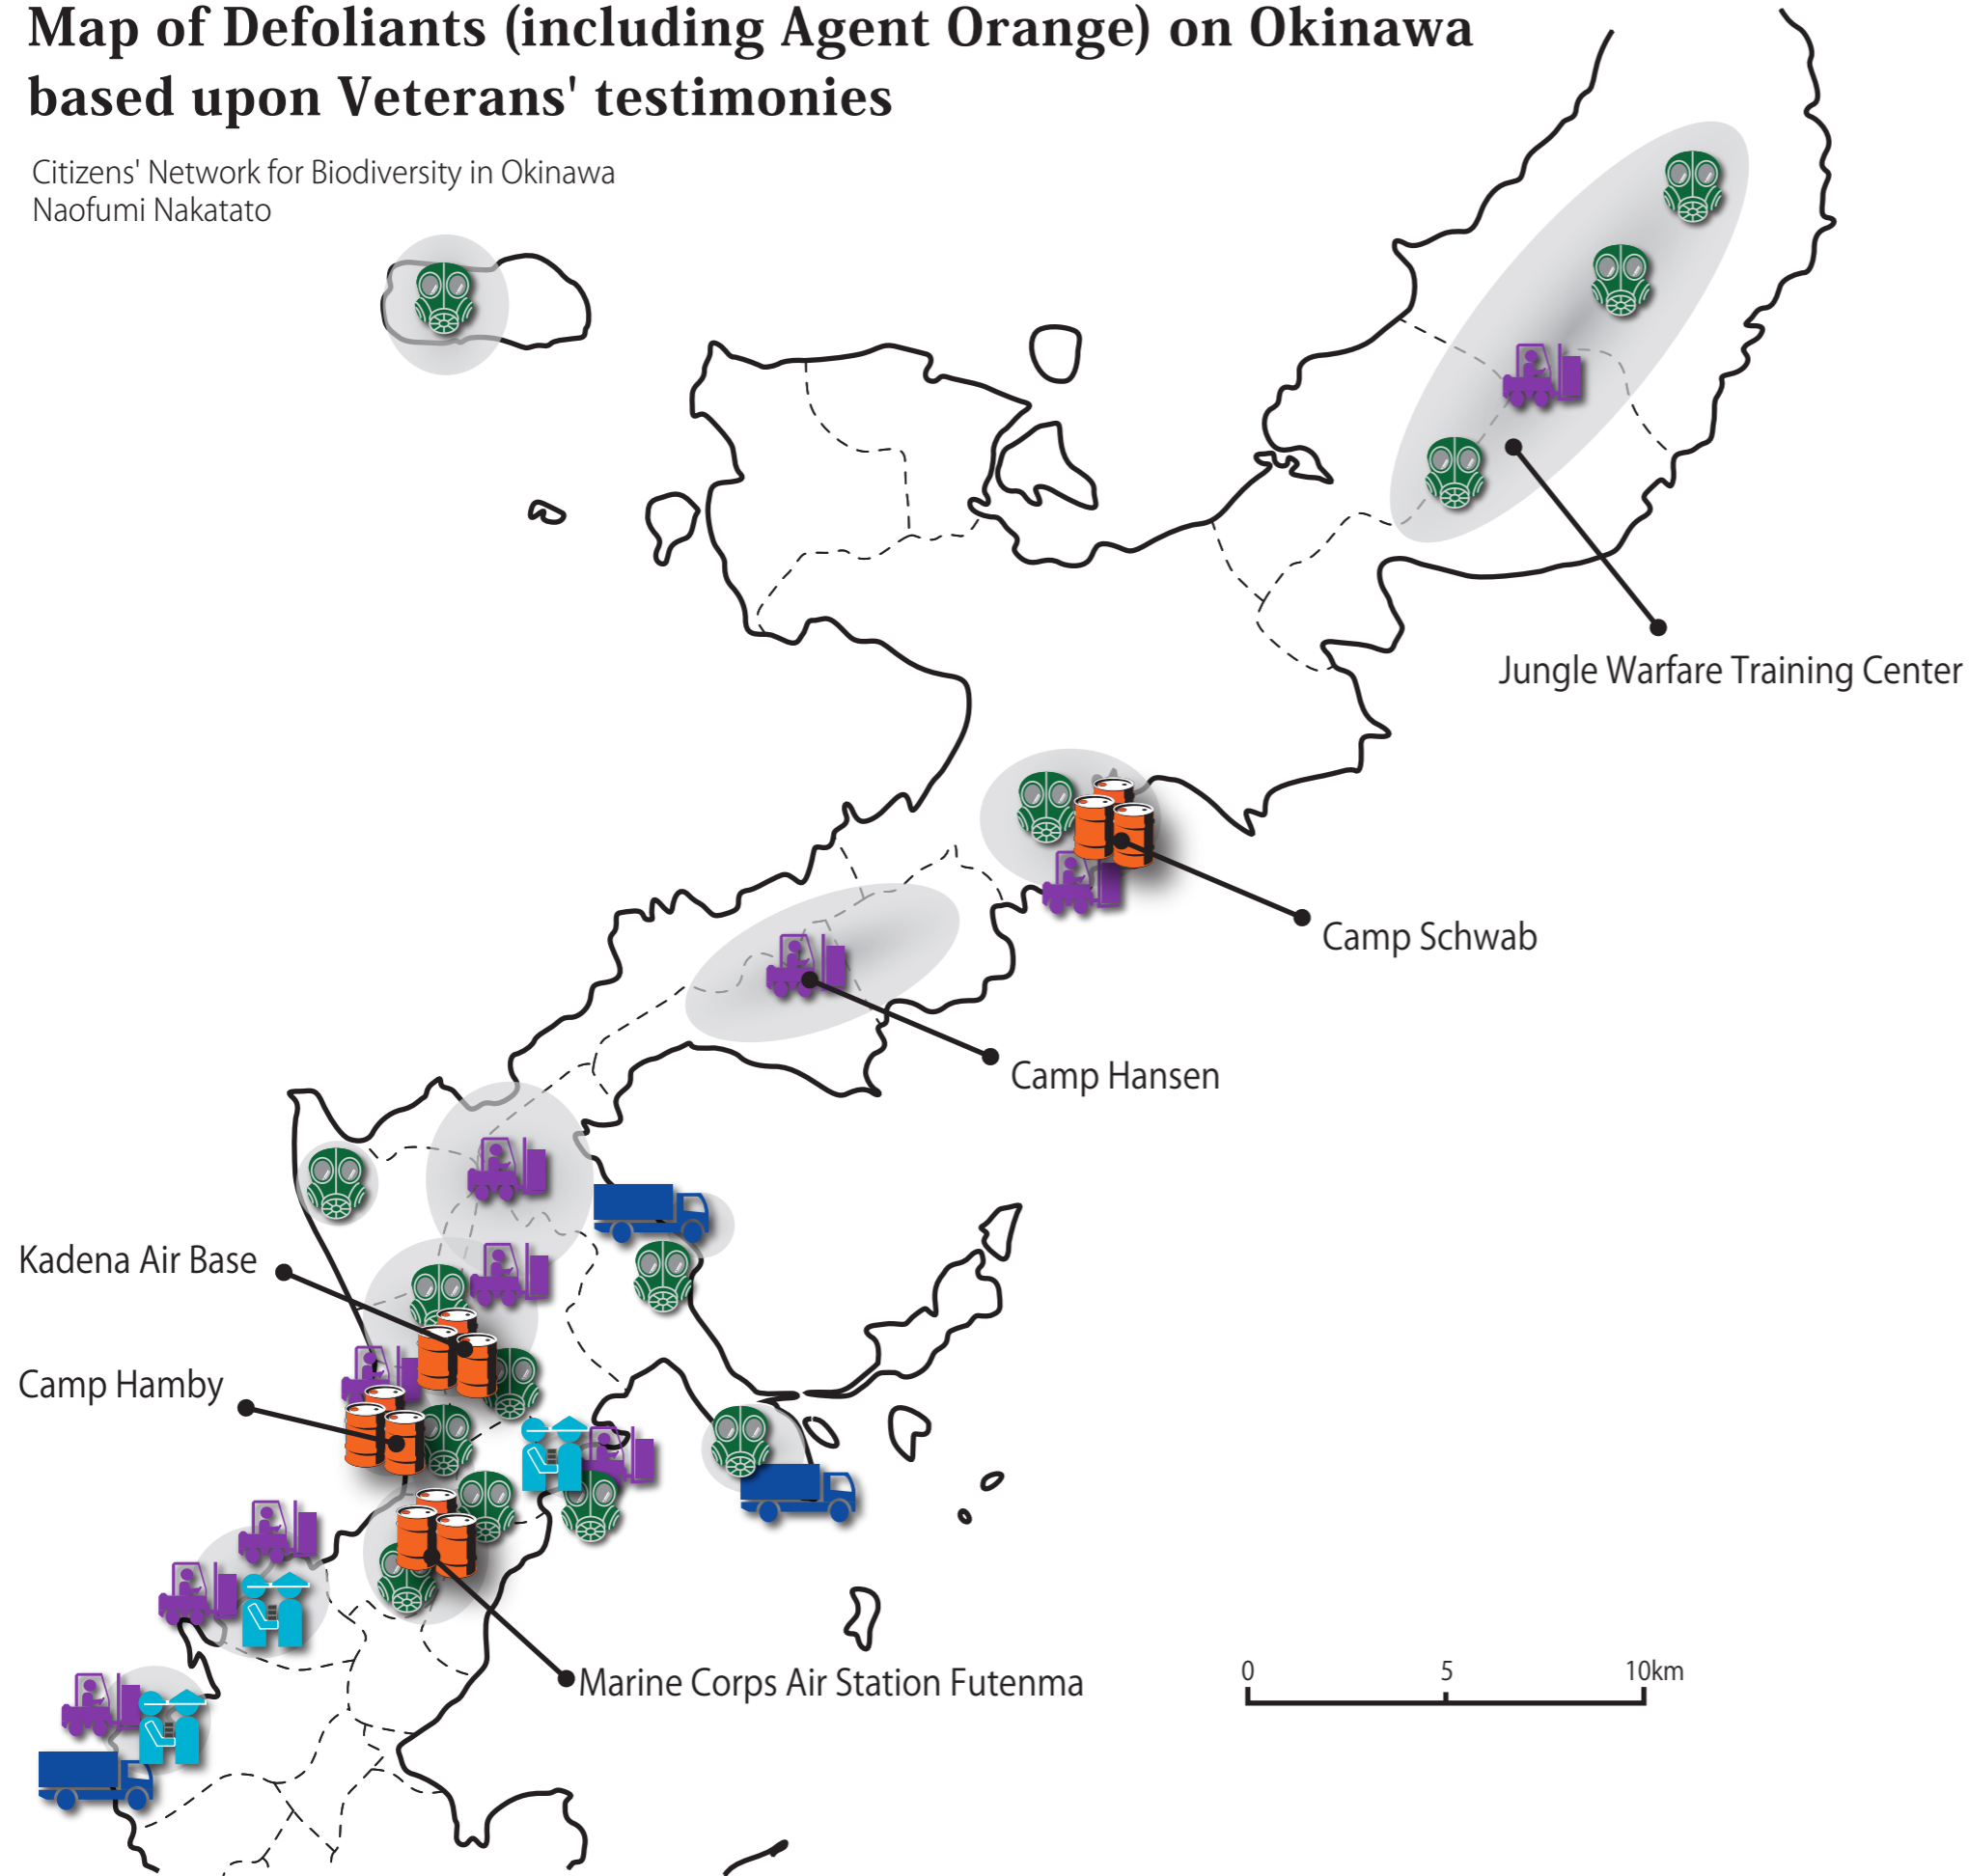

# Map of Defoliants (including Agent Orange) on Okinawa based upon Veterans' testimonies

Citizens' Network for Biodiversity in Okinawa  
Naofumi Nakatato

1. Transported 輸送 
  - Naha Military Port (那覇軍港)
  - White Beach (ホワイトビーチ)
  - Tengan Pier (天願棧橋)
  - Kadena Air Base (嘉手納基地)
  - Marine Corps Air Station Futenma (普天間基地)
2. Stored 貯蔵 
  - Naha Military Port (那覇軍港)
  - Makiminato Service Area (牧港補給地区)
  - Awase Transmitter Site (泡瀬通信基地)
  - Camp Foster (瑞慶覧)
  - Marine Corps Air Station Futenma (普天間基地)
  - Kadena Air Base (嘉手納基地)
  - Camp Hansen (ハンセン・金武町他)
  - Camp Schwab (シュワブ・辺野古他)
  - Jungle Warfare Training Center/ Camp Gognsalvez
3. Sprayed 散布 
  - Naha Military Port (那覇軍港)
  - Machinato Housing Area (牧港住宅地)
  - Makiminato Service Area (牧港補給地区)
  - Awase Transmitter Site (泡瀬通信基地)
  - Camp Kue (桑江)
  - Camp Foster (瑞慶覧)
    - Camp Foster Officers Club (将校クラブ)
    - Kubasaki High School
  - Kadena Air Base (嘉手納基地)
  - Marine Corps Air Station Futenma (普天間基地)
  - Yomitan Dog School
  - Tengan Pier (天願棧橋)
  - White Beach (ホワイトビーチ)
  - Camp Hansen (ハンセン・金武町他)
  - Camp Schwab (シュワブ・辺野古他)
  - Jungle Warfare Training Center/ Camp Gonsalvez (北部訓練場)
  - Iejima Auxiliary Airfield (伊江島飛行場)
4. Citizens 民間人 
  - 1) Civilian Exposure (both Okinawan and American) (基地の民間労働者(米国人、沖縄の労働者))
    - Spray area on Camp Foster (瑞慶覧での散布)
    - Loading and spraying at Machinato Service Depot (牧港補給地区での積荷、散布)
    - Stevedores unloading drums (港湾労働者の荷下ろし)
  - 2) Okinawan farmers trading produce for defoliants (農家との物々交換)
5. Buried 廃棄埋設 
  - Camp Hamby (北谷)
  - Marine Corps Air Station Futenma (普天間基地)
  - Kadena Air Base (嘉手納基地)
  - Camp Schwab (シュワブ・辺野古他)

【notes】 This map is created based on the following sources. There is a high likelihood of use around the bases. Testimonies continue to be gathered.  
【Source】 Jon Mitchell's article in the Japan Times and the Asia-Pacific Journal, Okinawa Times, Ryukyu Shimpo, report of Okinawa City's soccer field.